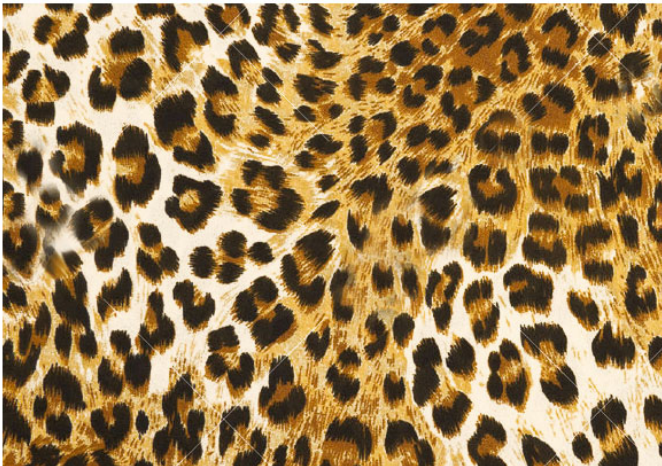

ART. LYCRA PRINT

LYCRA®
ONLY BY DUPONT

LYCRA STAMPATA - PRINTED LYCRA - LYCRA IMPRIMÉ - LYCRA ESTAMPADA
NYLON 80% - ELASTAN 20%

NEON NERO ROYAL 11

NEON NERO- ROSSO 10

NEON GEOM. BLU 31

NEON GEOM. FUXIA 30

SPRAY MULTICOLOR 10

ART. LYCRA PRINT

LYCRA STAMPATA - PRINTED LYCRA - LYCRA IMPRIMÉ - LYCRA ESTAMPADA
NYLON 80% - ELASTAN 20%

SPRAY MULTICOLOR 30

LYCRA LEOPARD 4

LYCRA LEOPARD 3

STUDIODANZA S.R.L

Via Roma,33 - 81022 Casagiove (CE) - ITALIA Tel: +39 0823 495 073 - +39 393 872 08 97 - info@studiodanza.com - WWW.STUDIODANZA.COM